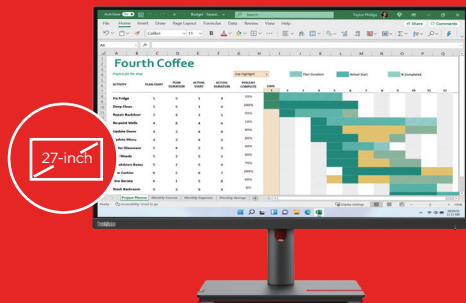

KEY FEATURES OF THINKVISION T27h-30 MONITOR

Prepare for visual delight

The ThinkVision T27h-30 Monitor's 27-inch 2560 x 1440 resolution QHD monitor delivers a stunning and delightfully vibrant visual experience. Its In-Plane Switching panel display offers impeccable visual clarity over a wider range of viewing angles. Graphic designers and digital creators will love this monitor's incredible image and video clarity. Easy multi-screen capabilities and a 3-side borderless display minimizes borders for uninterrupted viewing across multiple screens so you can multitask more efficiently, swiftly, and easily. The ThinkVision T27h-30 Monitor is a delight for the eyes, with Natural Low Blue Light technology that cuts down harmful blue light to reduce visual fatigue and strain.